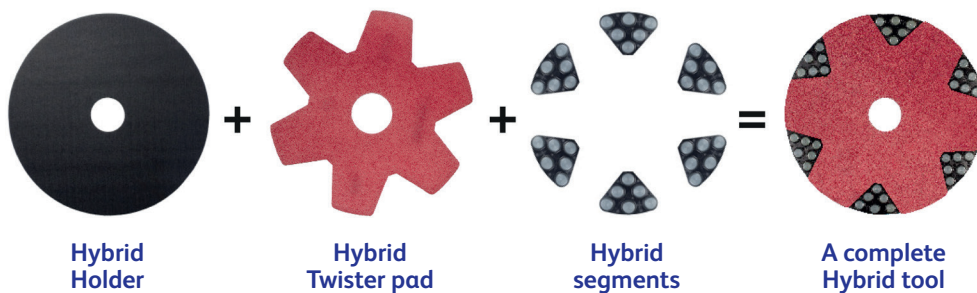

Description

The Twister by Diversey Hybrid™ system gives new life to damaged and heavily worn natural stone and terrazzo floors. Easy to use and environmentally friendly, the Hybrid™ gives you an opportunity to remove stains, scratches and “orange peel” using only standard cleaning machines and water. Restore your floor instead of replacing it!

Twister Hybrid™ Tool Black is the coarsest of segments. It removes deep scratches, lippage, excessive wear and staining.

Twister Hybrid™ Tool Red removes scratches, wear and staining. It prepares the floor for further improvement with Twister™.

Hybrid Description

Twister Hybrid tools consist of three different items; the Hybrid Holder, the Hybrid Twister (Star pad) and the Hybrid Black and Red segments. The pad and the holder are available in the following sizes: 17” and 20”. The segments are sold in boxes containing six segments.