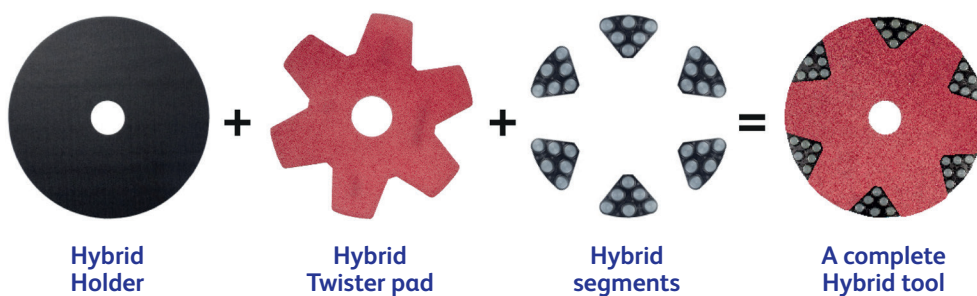

Twister™ Hybrid Series

The best solution for hard floor restoration

Key Benefits

- Impressive honing performance
- Restore your floor instead of replacing it
- No more orange peel effect
- Enhances the Twister upgrade procedure

Description

The Twister by Diversey Hybrid™ system gives new life to damaged and heavily worn natural stone and terrazzo floors. Easy to use and environmentally friendly, the Hybrid™ gives you an opportunity to remove stains, scratches and “orange peel” using only standard cleaning machines and water. Restore your floor instead of replacing it!

Twister Hybrid™ Tool Black is the coarsest of segments. It removes deep scratches, lippage, excessive wear and staining.

Twister Hybrid™ Tool Red removes scratches, wear and staining. It prepares the floor for further improvement with Twister™.

Hybrid Description

Twister Hybrid tools consist of three different items; the Hybrid Holder, the Hybrid Twister (Star pad) and the Hybrid Black and Red segments. The pad and the holder are available in the following sizes: 17” and 20”. The segments are sold in boxes containing six segments.